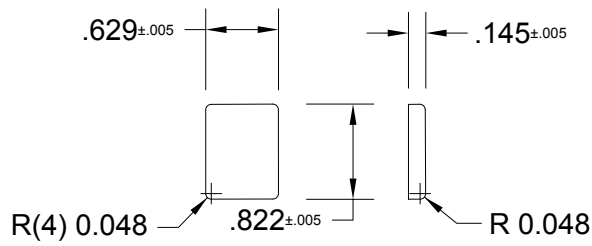

E6W1-01-0251

1348

COSMETIC PAN

FELDWARE INC.
250 Ave.W, Brooklyn NY 11223

Unit: Inch	Date: 03/30/10	Drawn by: CF	Code: E6W1-01-0251
Material: 28 Gg. Tinplate-SBF			1348