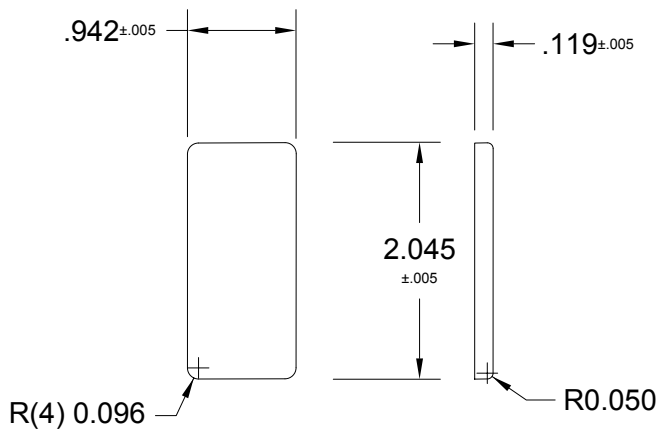

1346

COSMETIC PAN

FELDWARE INC.
250 Ave.W, Brooklyn NY 11223

Unit:	Date:	Drawn by:	Code:
Inch	07/25/13	CF	

Material:	28 Gg. Tinfoil
-----------	----------------

1346