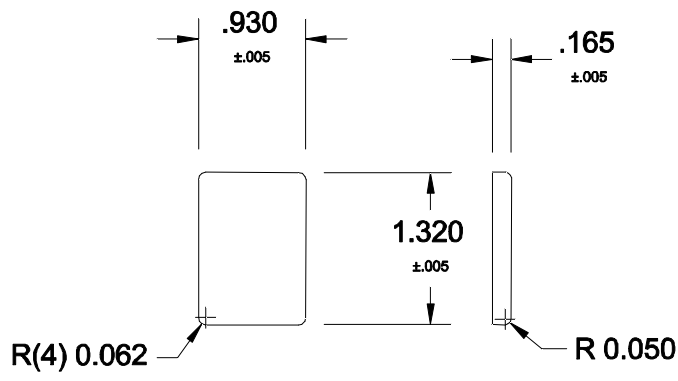

1333

COSMETIC PAN			
FELDWARE INC. 250 Ave.W, Brooklyn NY 11223			
Unit: Inch	Date: 05/02/06	Drawn by: CF	Code:
Material: .015 Aluminum			1333