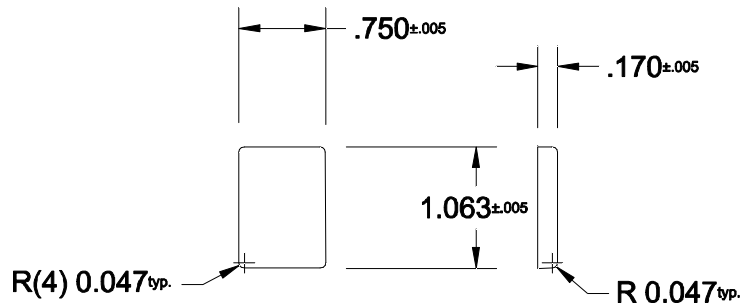

E47E-01-0251

1324

COSMETIC PAN

FELDWARE INC.  
250 Ave.W, Brooklyn NY 11223

Unit: Inch	Date: 02/21/06	Drawn by: CF	Code: E47E-01-0251
Material: 28 Gg. Tinfoil			1324