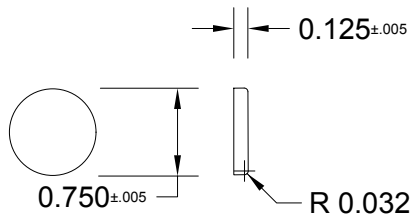

XX

1312

COSMETIC PAN

FELDWARE INC.

250 Ave.W, Brooklyn NY 11223

Unit: Inch	Date: 10/08/13	Drawn by: CF	Code: xx
------------	----------------	--------------	----------

Material: 28 Gg. Tinplate-SBF

1312