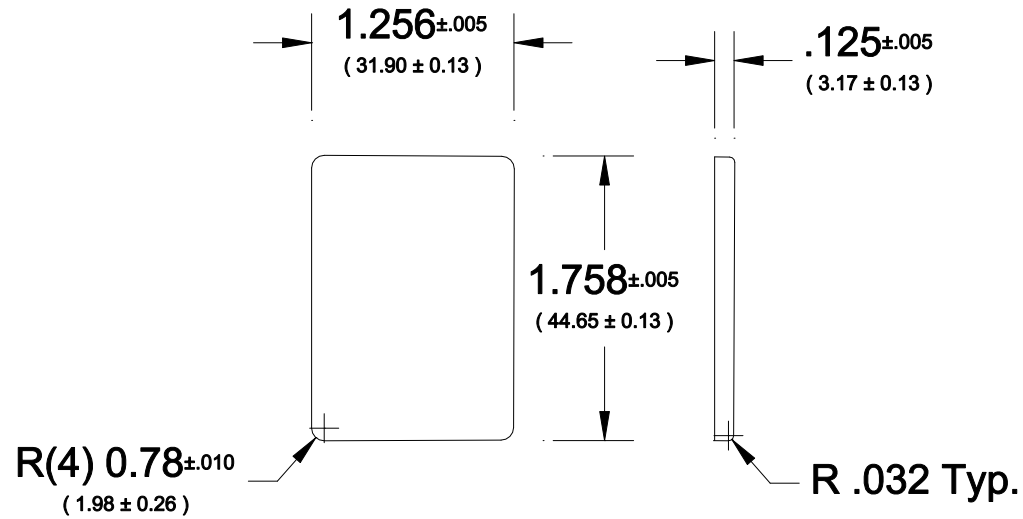

1237

COSMETIC PAN

FELDWARE INC.  
250 Ave.W, Brooklyn NY 11223

Unit: Inch (mm)	Date: 5/18/15	Drawn by: CF	Code: xx
Material: 28 Gg. Tinplate			1237