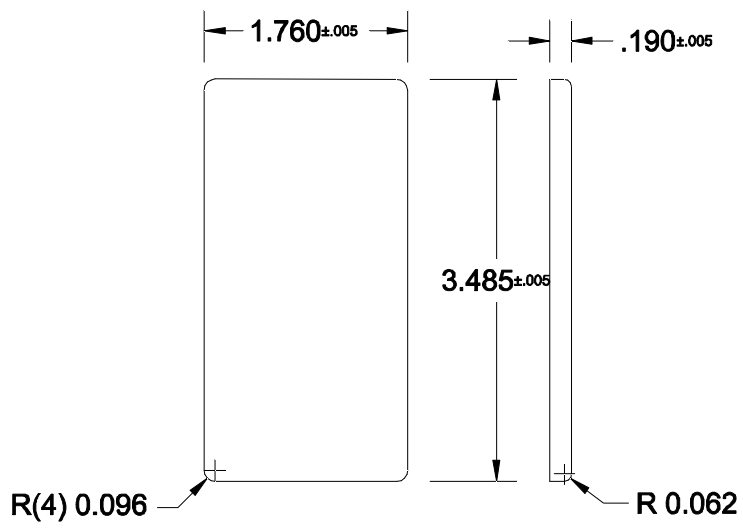

1189

<b>COSMETIC PAN</b>			
<b>FELDWARE INC.</b> 250 Ave.W, Brooklyn NY 11223			
Unit: Inch	Date: 12/09/09	Drawn by: CF	Code:
Material: 28 Gg. Tinplate			<b>1189</b>