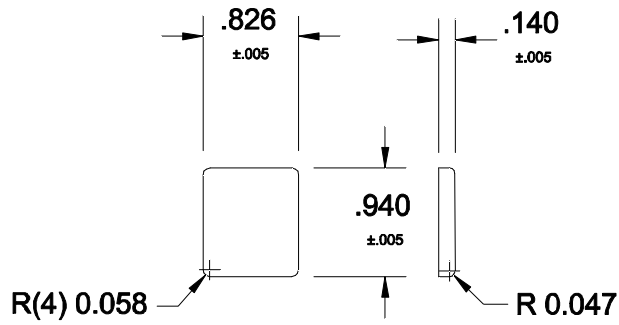

966-10140

1174

COSMETIC PAN

FELDFWARE INC.

250 Ave.W, Brooklyn NY 11223

Unit: Inch	Date: 5/15/06	Drawn by: CF	Code: 966-10140
Material: 28 Gg. Tinfoil			1174