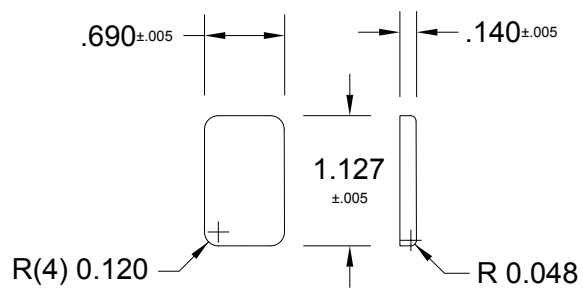

1170

COSMETIC PAN			
FELDWARE INC. 250 Ave.W, Brooklyn NY 11223			
Unit: Inch	Date: 01/14/11	Drawn by: CF	Code:
Material: 28 Gg. Tinplate			1170