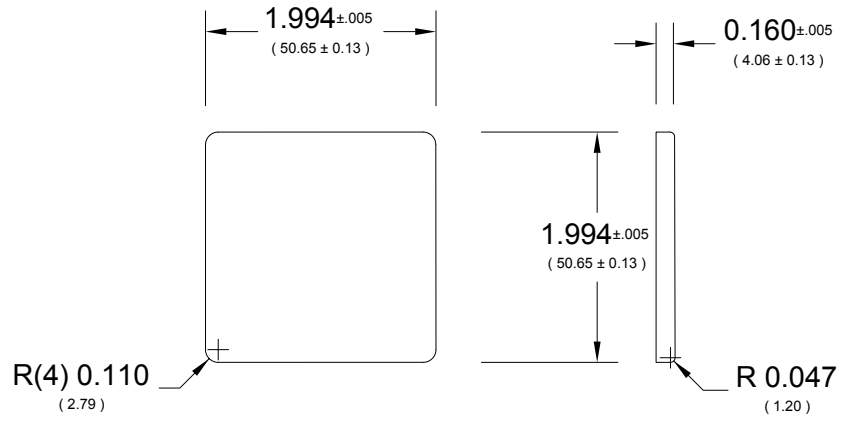

MW4C-01-0251

1168

COSMETIC PAN

FELDFWARE INC.

250 Ave.W, Brooklyn NY 11223

Unit: Inch (mm)	Date: 7/30/13	Drawn by: CF	Code: MW4C
--------------------	---------------	--------------	------------

Material: 28 Gg. Tinplate-SBF