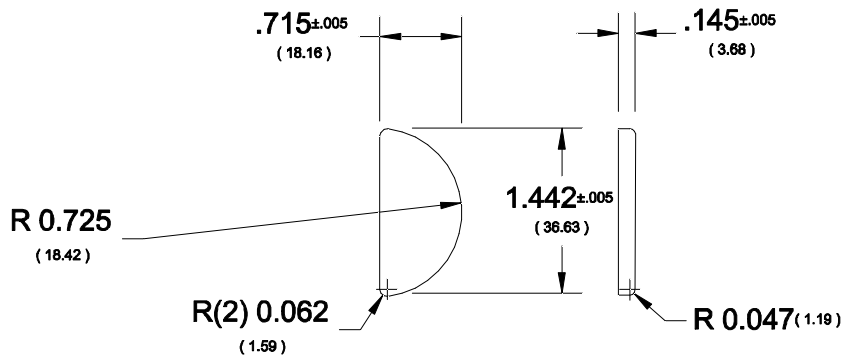

1160-145

COSMETIC PAN

FELDWARE INC.
250 Ave.W, Brooklyn NY 11223

Unit: Inch	Date: 1/13/09	Drawn by: CF	Code:
Material: 28 Gg. Tinfoil			1160-145