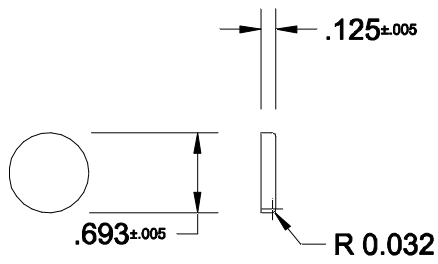

2G4E-92-0251

1153

COSMETIC PAN

FELDWARE INC.

250 Ave.W, Brooklyn NY 11223

Unit: Inch	Date: 03/19/07	Drawn by: CF	Code: 2G4E-92-0251
Material: .015 Aluminum			1153