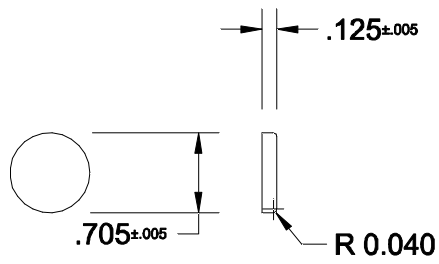

1P6T-01-0251

1137

COSMETIC PAN

FELDWARE INC.  
250 Ave.W, Brooklyn NY 11223

Unit: Inch	Date: 08/14/07	Drawn by: CF	Code: 1P6T-01-0251
Material: .015 Aluminum			<b>1137</b>