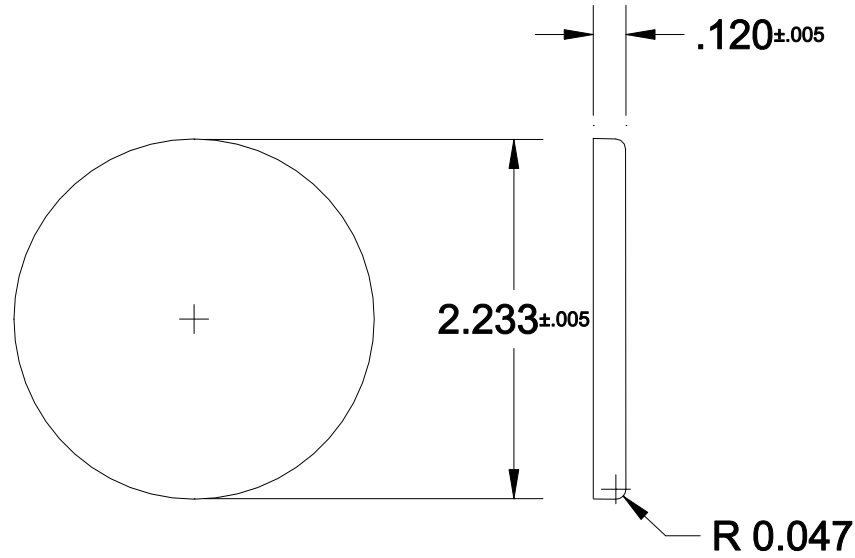

1110

COSMETIC PAN

FELDWARE INC.

250 Ave.W, Brooklyn NY 11223

Unit:

Inch

Date:

1/07/15

Drawn by:

CF

Code: xx

Material:

28 Gg. Tinplate

1110