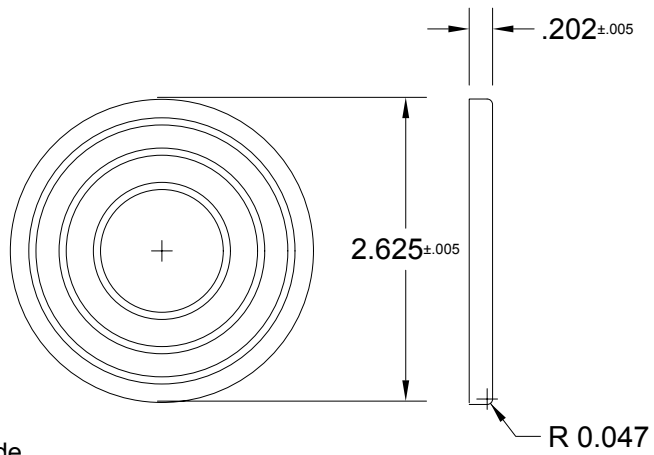

1076

*Rings: .062 wide

COSMETIC PAN			
FELDWARE INC. 250 Ave.W, Brooklyn NY 11223			
Unit: Inch	Date: 9/02/11	Drawn by: CF	Code: xx
Material: 28 Gg. Tinplate			1076