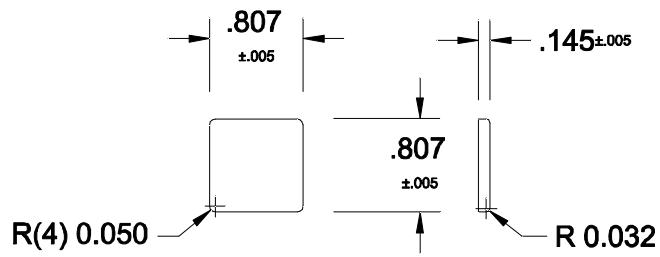

XX

1050

COSMETIC PAN

FELDWARE INC.

250 Ave.W, Brooklyn NY 11223

Unit: Inch	Date: 5/29/07	Drawn by: CF	Code: xx
---------------	------------------	-----------------	----------

Material: 28 Gg. Tinplate

1050