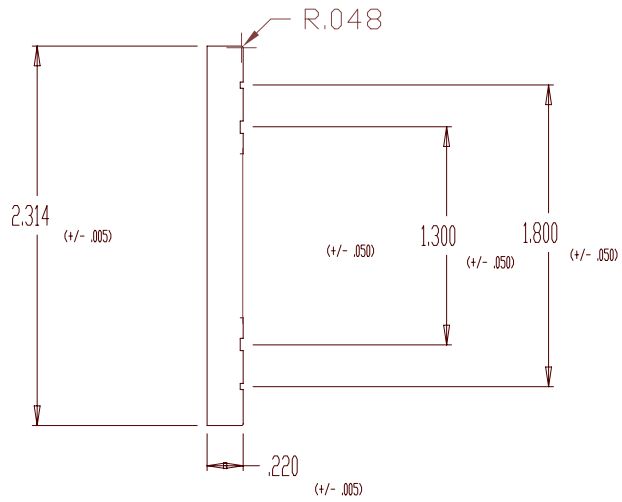

M521-41-XXXX

REV.	DESCRIPTION	BY	DATE	
-	REDRAWN IN AUTOCAD	CDG	04/09/04	1035
	REDRAWN	CF		

COSMETIC PAN			
SCALE:	FULL	DRAWN BY: R. F.	
DATE:	1/17/13		
FELDWARE, INC. 250 AVENUE W - BROOKLYN, NY 11223-0007			
MAT'L:	.020 ALUMINUM- CLEAR COATED	PART #	M521-41-1035
		DRWG #	M5211035