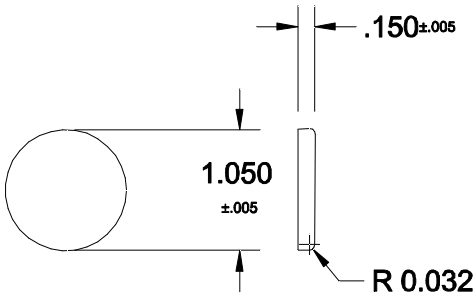

1032

<b>COSMETIC PAN</b>			
<b>FELDWARE INC.</b> 250 Ave.W, Brooklyn NY 11223			
Unit: <b>Inch</b>	Date: <b>04/21/06</b>	Drawn by: <b>CF</b>	Code:
Material: <b>28 Gg. Tinplate</b>			<b>1032</b>