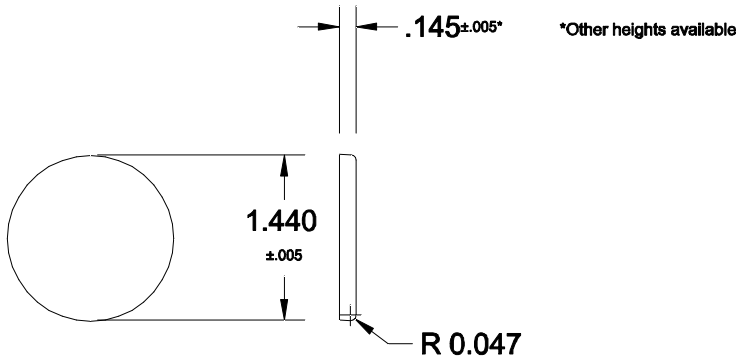

1030

COSMETIC PAN			
FELDWARE INC. 250 Ave.W, Brooklyn NY 11223			
Unit: Inch	Date: 07/72	Drawn by: CF	Code:
Material: 28 Gg. Tinplate			1030