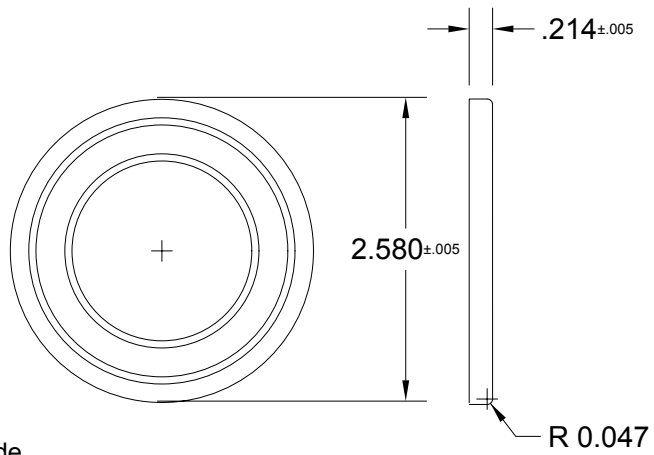

1029

*Rings: .062 wide

COSMETIC PAN			
FELDWARE INC. 250 Ave.W, Brooklyn NY 11223			
Unit: Inch	Date: 1/18/13	Drawn by: CF	Code: xx
Material: 28 Gg. Tinplate			1029