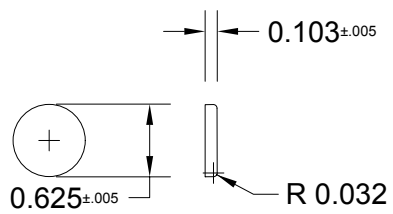

1026

COSMETIC PAN

FELDWARE INC.
250 Ave.W, Brooklyn NY 11223

Unit: Inch

Date: 10/22/13

Drawn by: CF

Code:

Material: .015 Aluminum