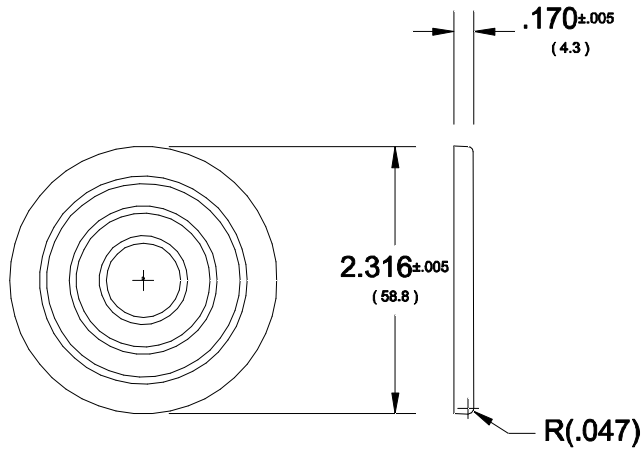

1015-170

NOTE: 3 CONCENTRIC RINGS  
DIAMETERS: 1.75(44.45)  
1.25(31.75)  
0.75(19.05)

COSMETIC PAN

FELDWARE INC.

250 Ave.W, Brooklyn NY 11223

Unit: Inch	Date: 5/15/06	Drawn by: CF	Code:
Material: 28 Gg. Tinfoil			1015-170