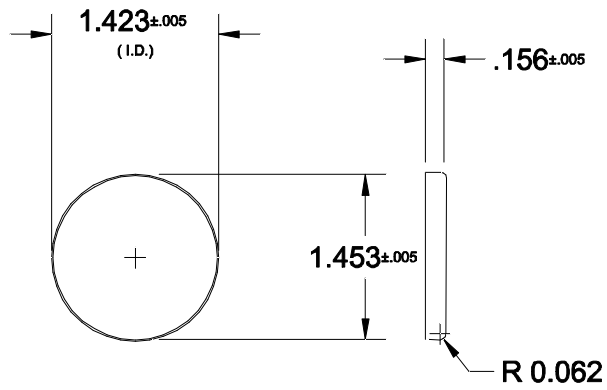

154W

1013

\*1 deg. draft (top to bottom)  
All dims. at top of pan

COSMETIC PAN

FELDWARE INC.  
250 Ave.W, Brooklyn NY 11223

Unit: Inch	Date: 03/10/10	Drawn by: CF	Code: 154W
Material: 28 Gg. Tinfoil-SBF			1013