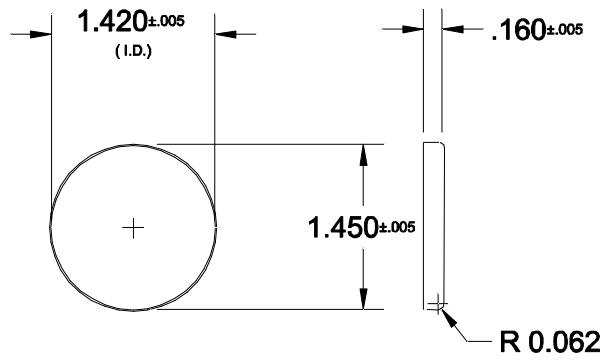

154W

1002

* 1 deg. draft, top to bottom
All dims at top of pan

COSMETIC PAN

FELDFWARE INC.
250 Ave.W, Brooklyn NY 11223

Unit: Inch	Date: 03/10/10	Drawn by: CF	Code:
Material: 28 Gg. Tinfoil-SBF			1002